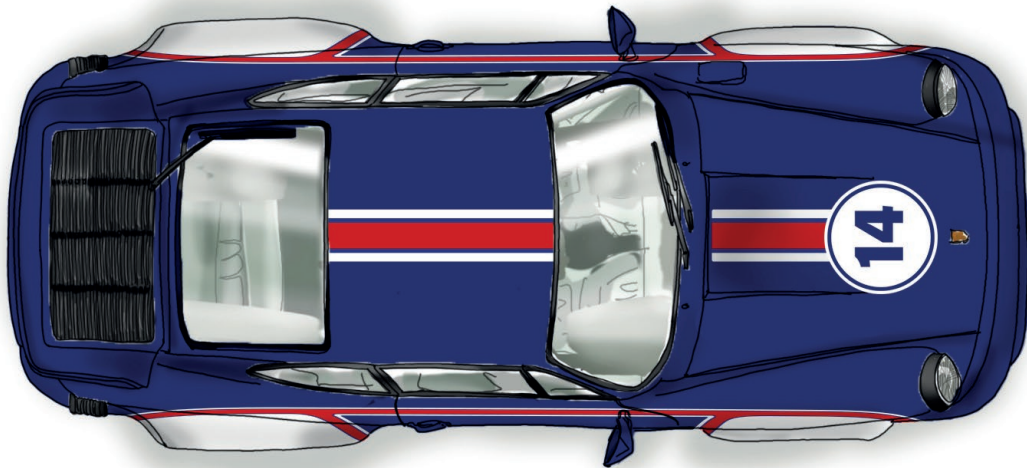

Toughroads

Rothmans Design

Number Print