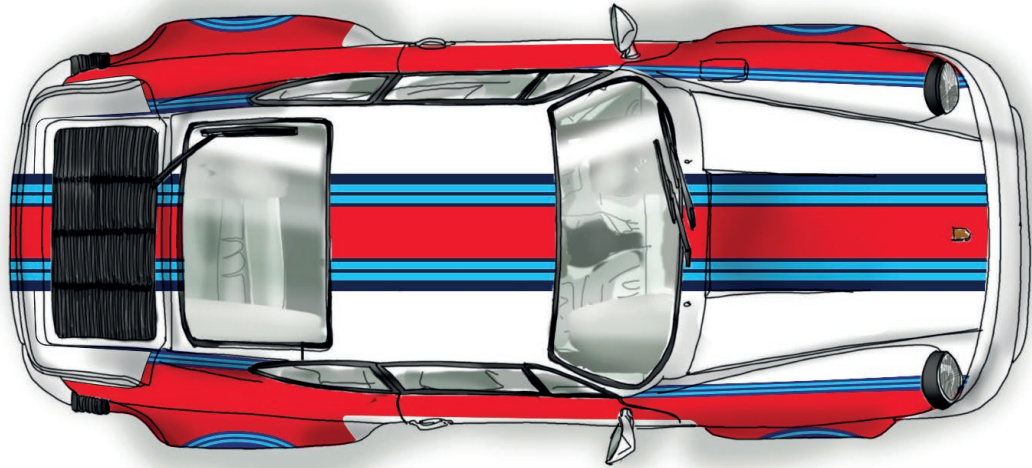

Toughroads

Martini Racing Design

White

Paint Finish